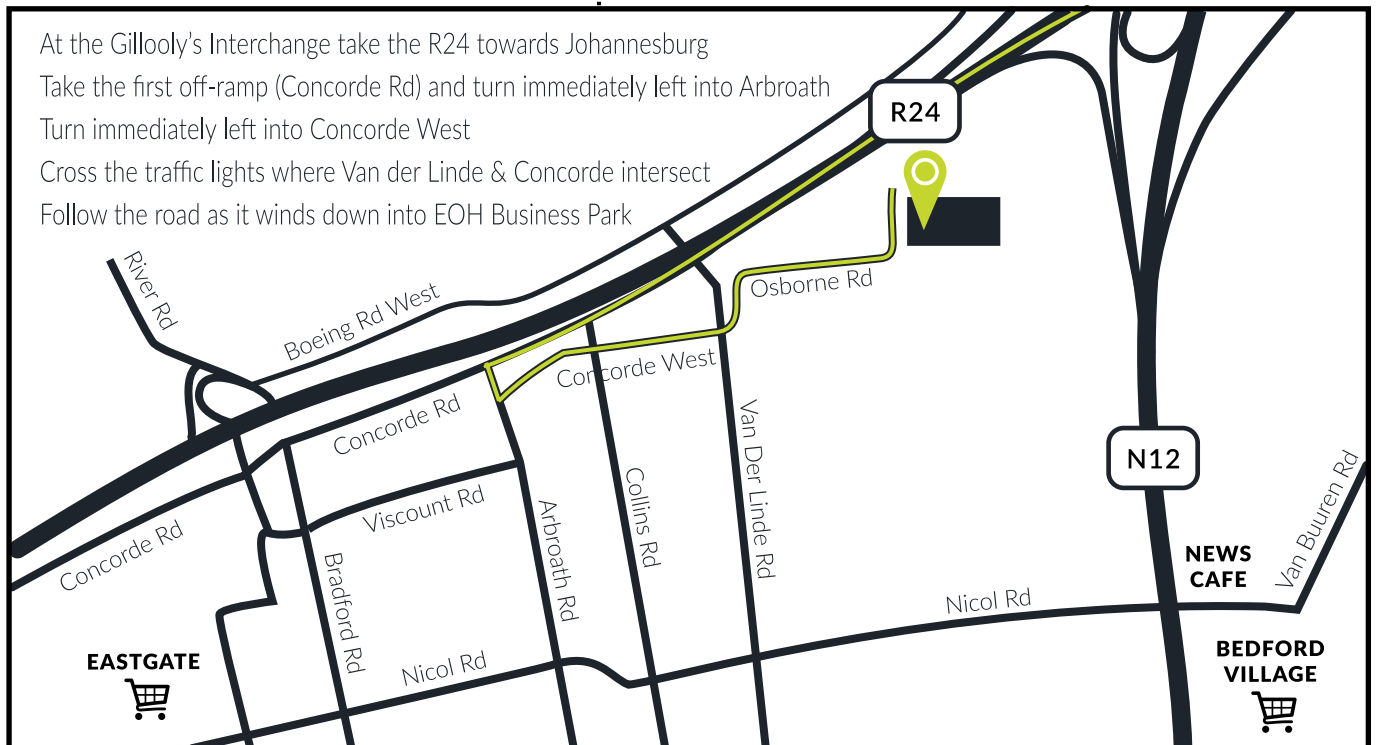

At the Gillooly's Interchange take the R24 towards Johannesburg  
 Take the first off-ramp (Concorde Rd) and turn immediately left into Arbroath  
 Turn immediately left into Concorde West  
 Cross the traffic lights where Van der Linde & Concorde intersect  
 Follow the road as it winds down into EOH Business Park

**MAP & DIRECTIONS**  
 JOHANNESBURG OFFICE

**T** +27 (0)11 607 8100

**F** +27 (0)11 616 9929

[WWW.IMQS.CO.ZA](http://WWW.IMQS.CO.ZA)

**GPS COORDINATES:** -26.17341 28.12897

EOH BUSINESS PARK, GILLOOLY'S VIEW, OSBORNE LANE, BEDFORDVIEW, SOUTH AFRICA, 2007